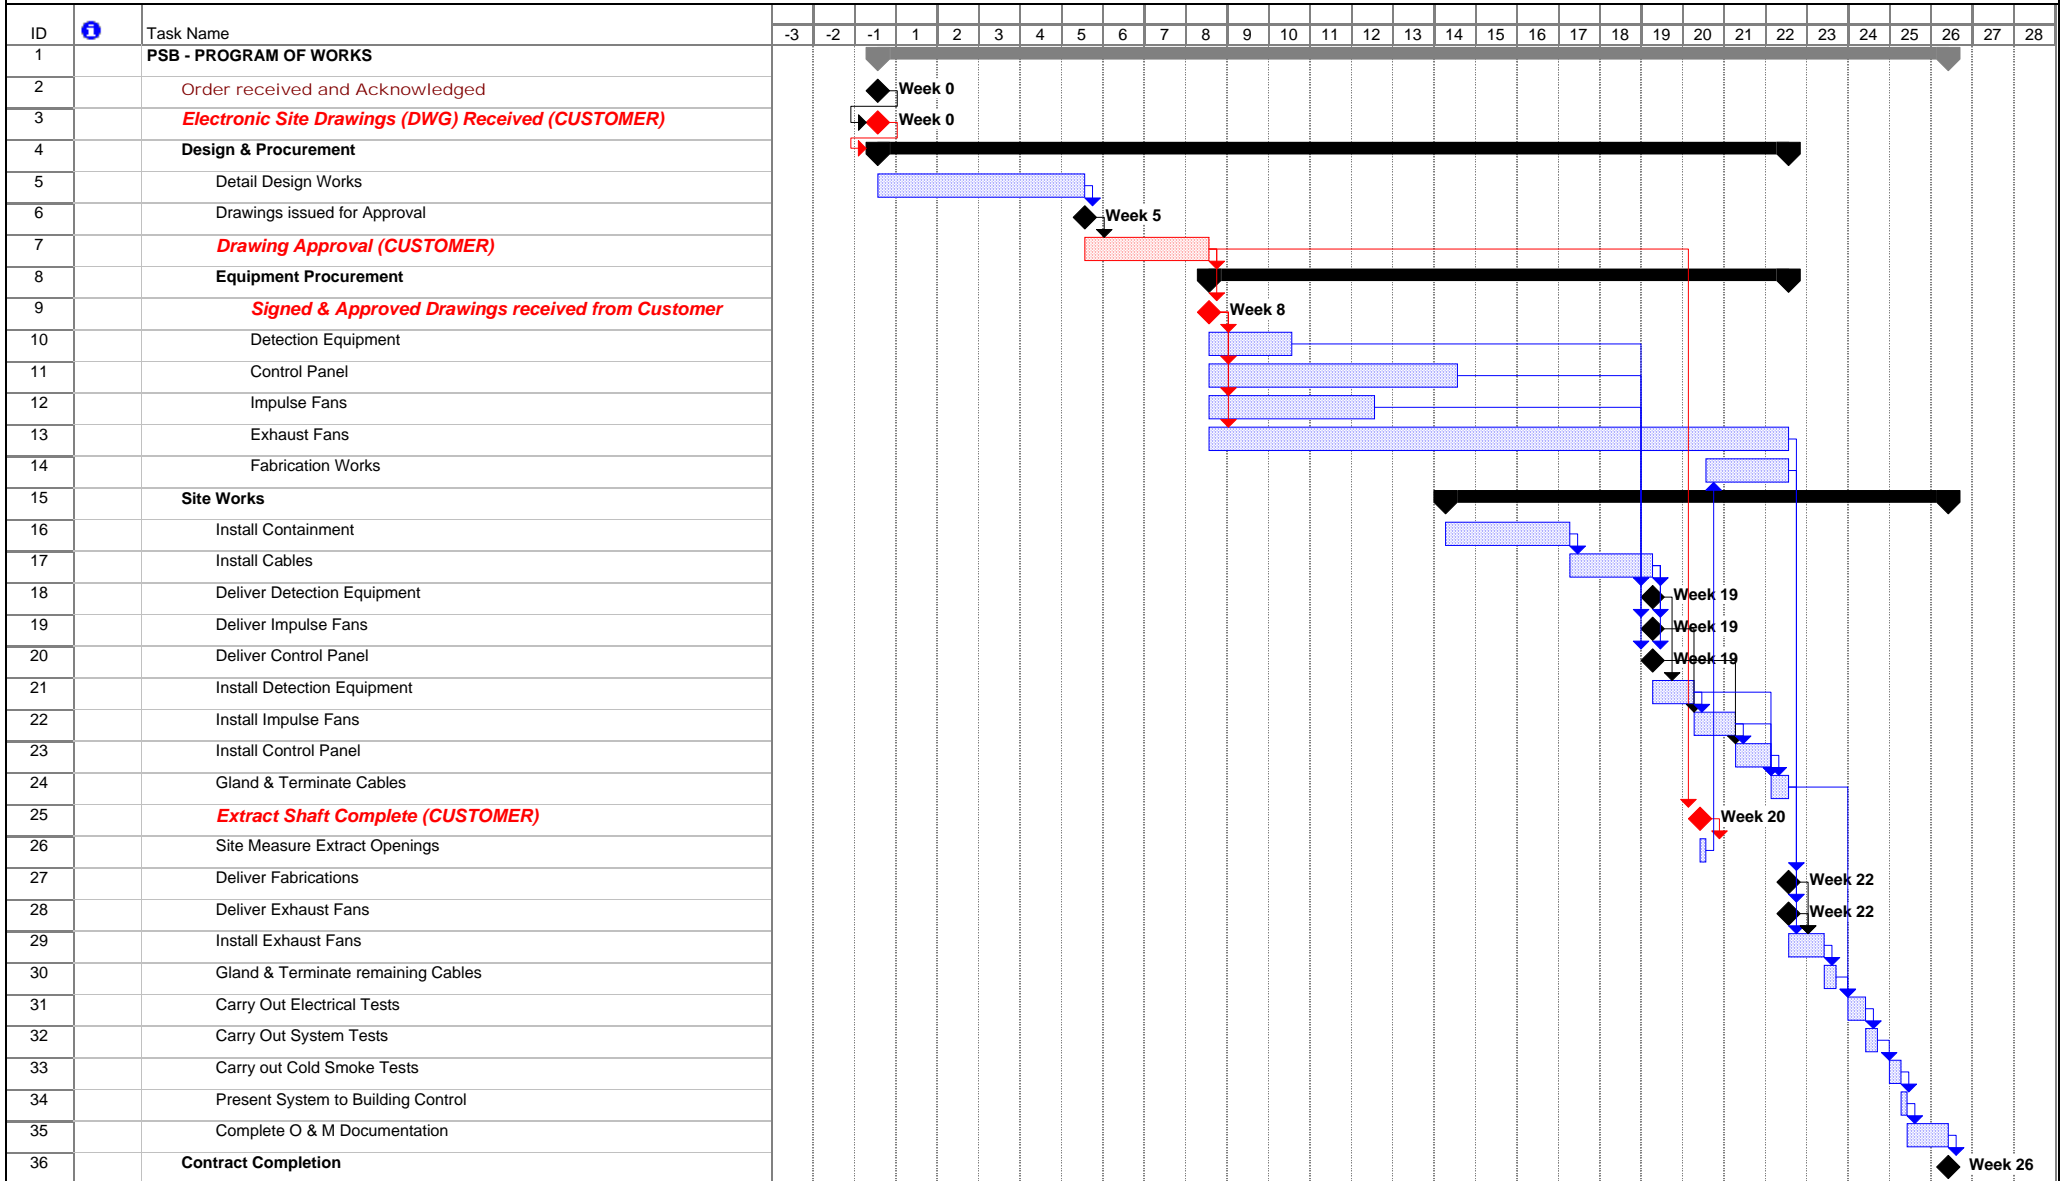

PSB UK LTD - INDICATIVE PROGRAM OF WORKS

Date: Mon 23/08/04	Task		Milestone		Customer Driven Task	
	Split		Summary		Customer Driven Milestone	
	Progress		Project Summary		Deadline	